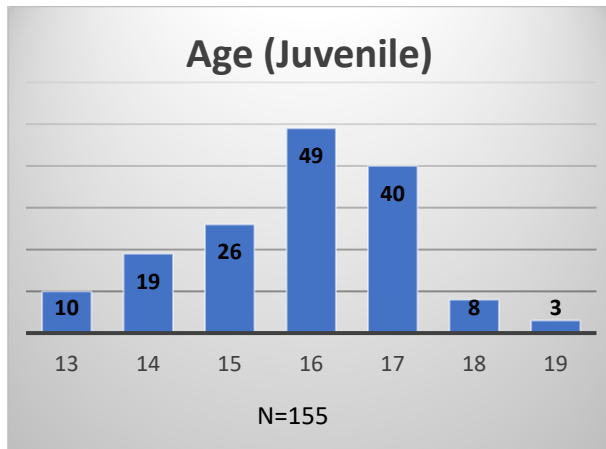

Daily Data Dashboard – May 10, 2023

Demographics for JTDC Population

Wednesday Morning Midnight Count

Total # of probation Involved youth¹: 1,203

¹ Probation Active: Any youth who is pending sentencing with an active social history, has been formally placed on probation or supervision with Cook County Juvenile Probation on the date of the report.

*Age, Gender and Race for Criminal Court population (N=1) is not represented in this report.

Data sources: cFive Supervisor – Probation Population and RMIS – JTDC Population

Daily Data Dashboard – May 10, 2023
Demographics for JTDC Population
Wednesday Morning Midnight Count