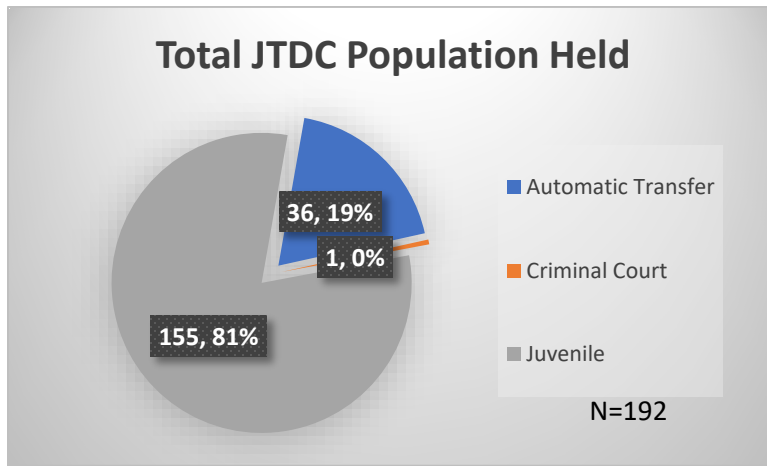

Daily Data Dashboard – May 10, 2023

Demographics for JTDC Population

Wednesday Morning Midnight Count

Total # of probation Involved youth¹: 1,203

¹ Probation Active: Any youth who is pending sentencing with an active social history, has been formally placed on probation or supervision with Cook County Juvenile Probation on the date of the report.

*Age, Gender and Race for Criminal Court population (N=1) is not represented in this report.

Data sources: cFive Supervisor – Probation Population and RMIS – JTDC Population

Daily Data Dashboard – May 10, 2023
Demographics for JTDC Population
Wednesday Morning Midnight Count