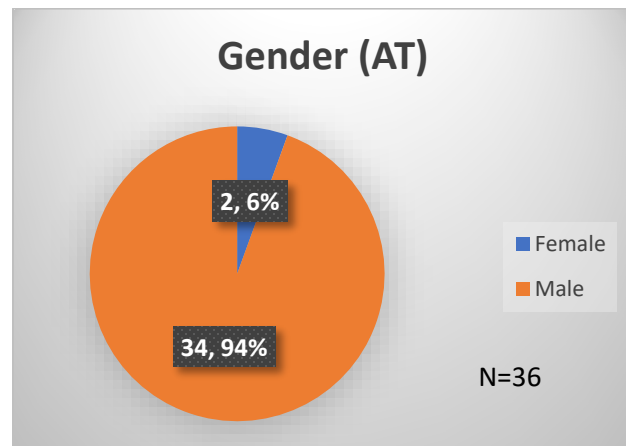

Daily Data Dashboard – May 10, 2023

Demographics for JTDC Population

Wednesday Morning Midnight Count

Total # of probation Involved youth¹: 1,203

¹ Probation Active: Any youth who is pending sentencing with an active social history, has been formally placed on probation or supervision with Cook County Juvenile Probation on the date of the report.

*Age, Gender and Race for Criminal Court population (N=1) is not represented in this report.

Data sources: cFive Supervisor – Probation Population and RMIS – JTDC Population

Daily Data Dashboard – May 10, 2023
Demographics for JTDC Population
Wednesday Morning Midnight Count