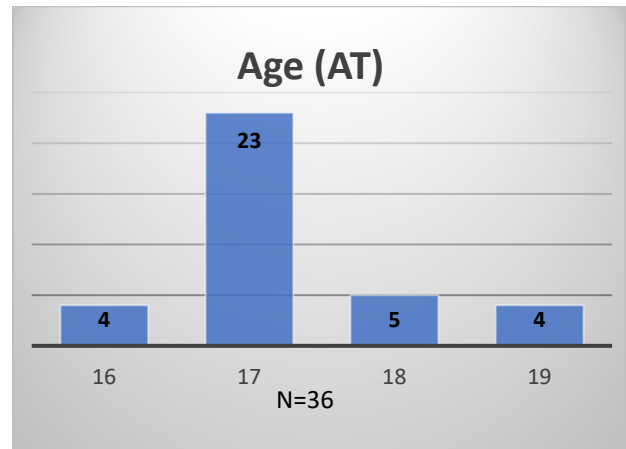

Daily Data Dashboard – May 10, 2023

Demographics for JTDC Population

Wednesday Morning Midnight Count

Total # of probation Involved youth¹: 1,203

¹ Probation Active: Any youth who is pending sentencing with an active social history, has been formally placed on probation or supervision with Cook County Juvenile Probation on the date of the report.

*Age, Gender and Race for Criminal Court population (N=1) is not represented in this report.

Data sources: cFive Supervisor – Probation Population and RMIS – JTDC Population

Daily Data Dashboard – May 10, 2023
Demographics for JTDC Population
Wednesday Morning Midnight Count