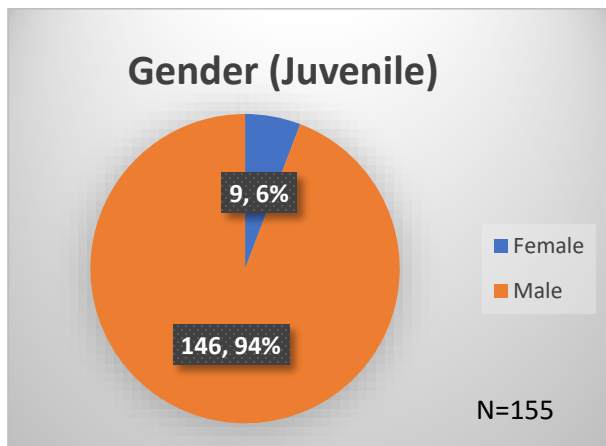

Daily Data Dashboard – May 10, 2023

Demographics for JTDC Population

Wednesday Morning Midnight Count

Total # of probation Involved youth¹: 1,203

¹ Probation Active: Any youth who is pending sentencing with an active social history, has been formally placed on probation or supervision with Cook County Juvenile Probation on the date of the report.

*Age, Gender and Race for Criminal Court population (N=1) is not represented in this report.

Data sources: cFive Supervisor – Probation Population and RMIS – JTDC Population

Daily Data Dashboard – May 10, 2023
Demographics for JTDC Population
Wednesday Morning Midnight Count